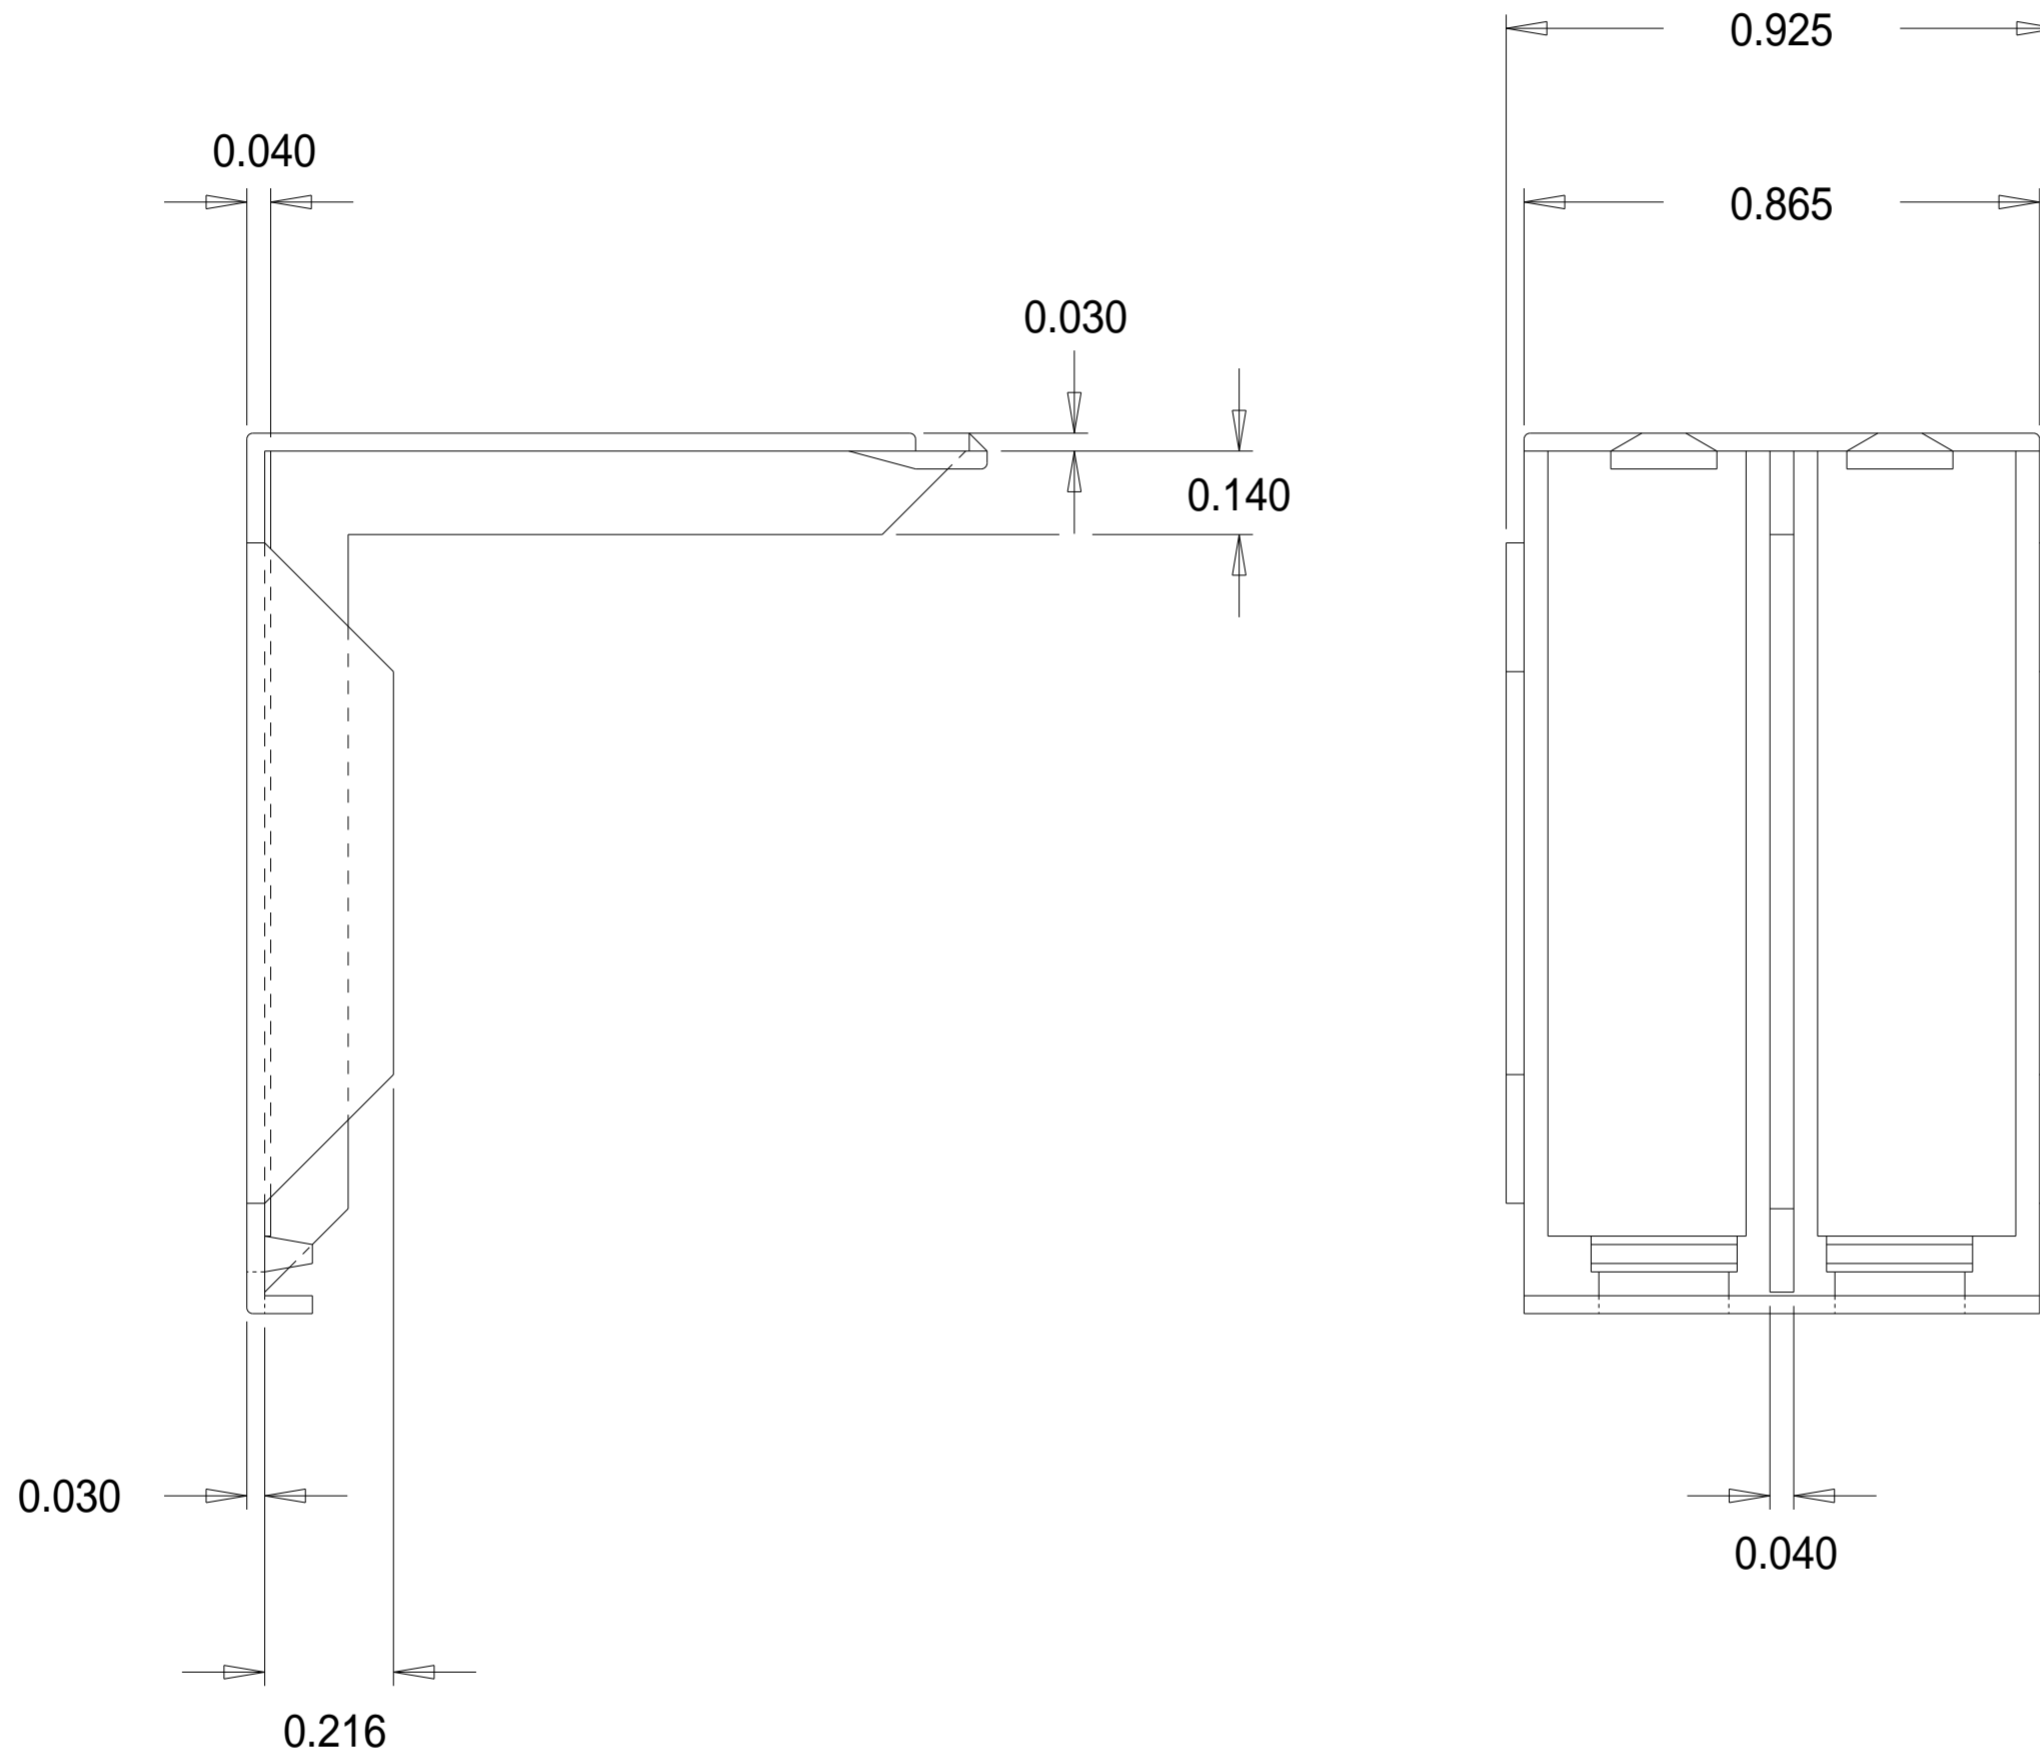

Part No. S01300

145 x 5/8" 'S' Range Full Insulation Cover

Dimensions in inches.